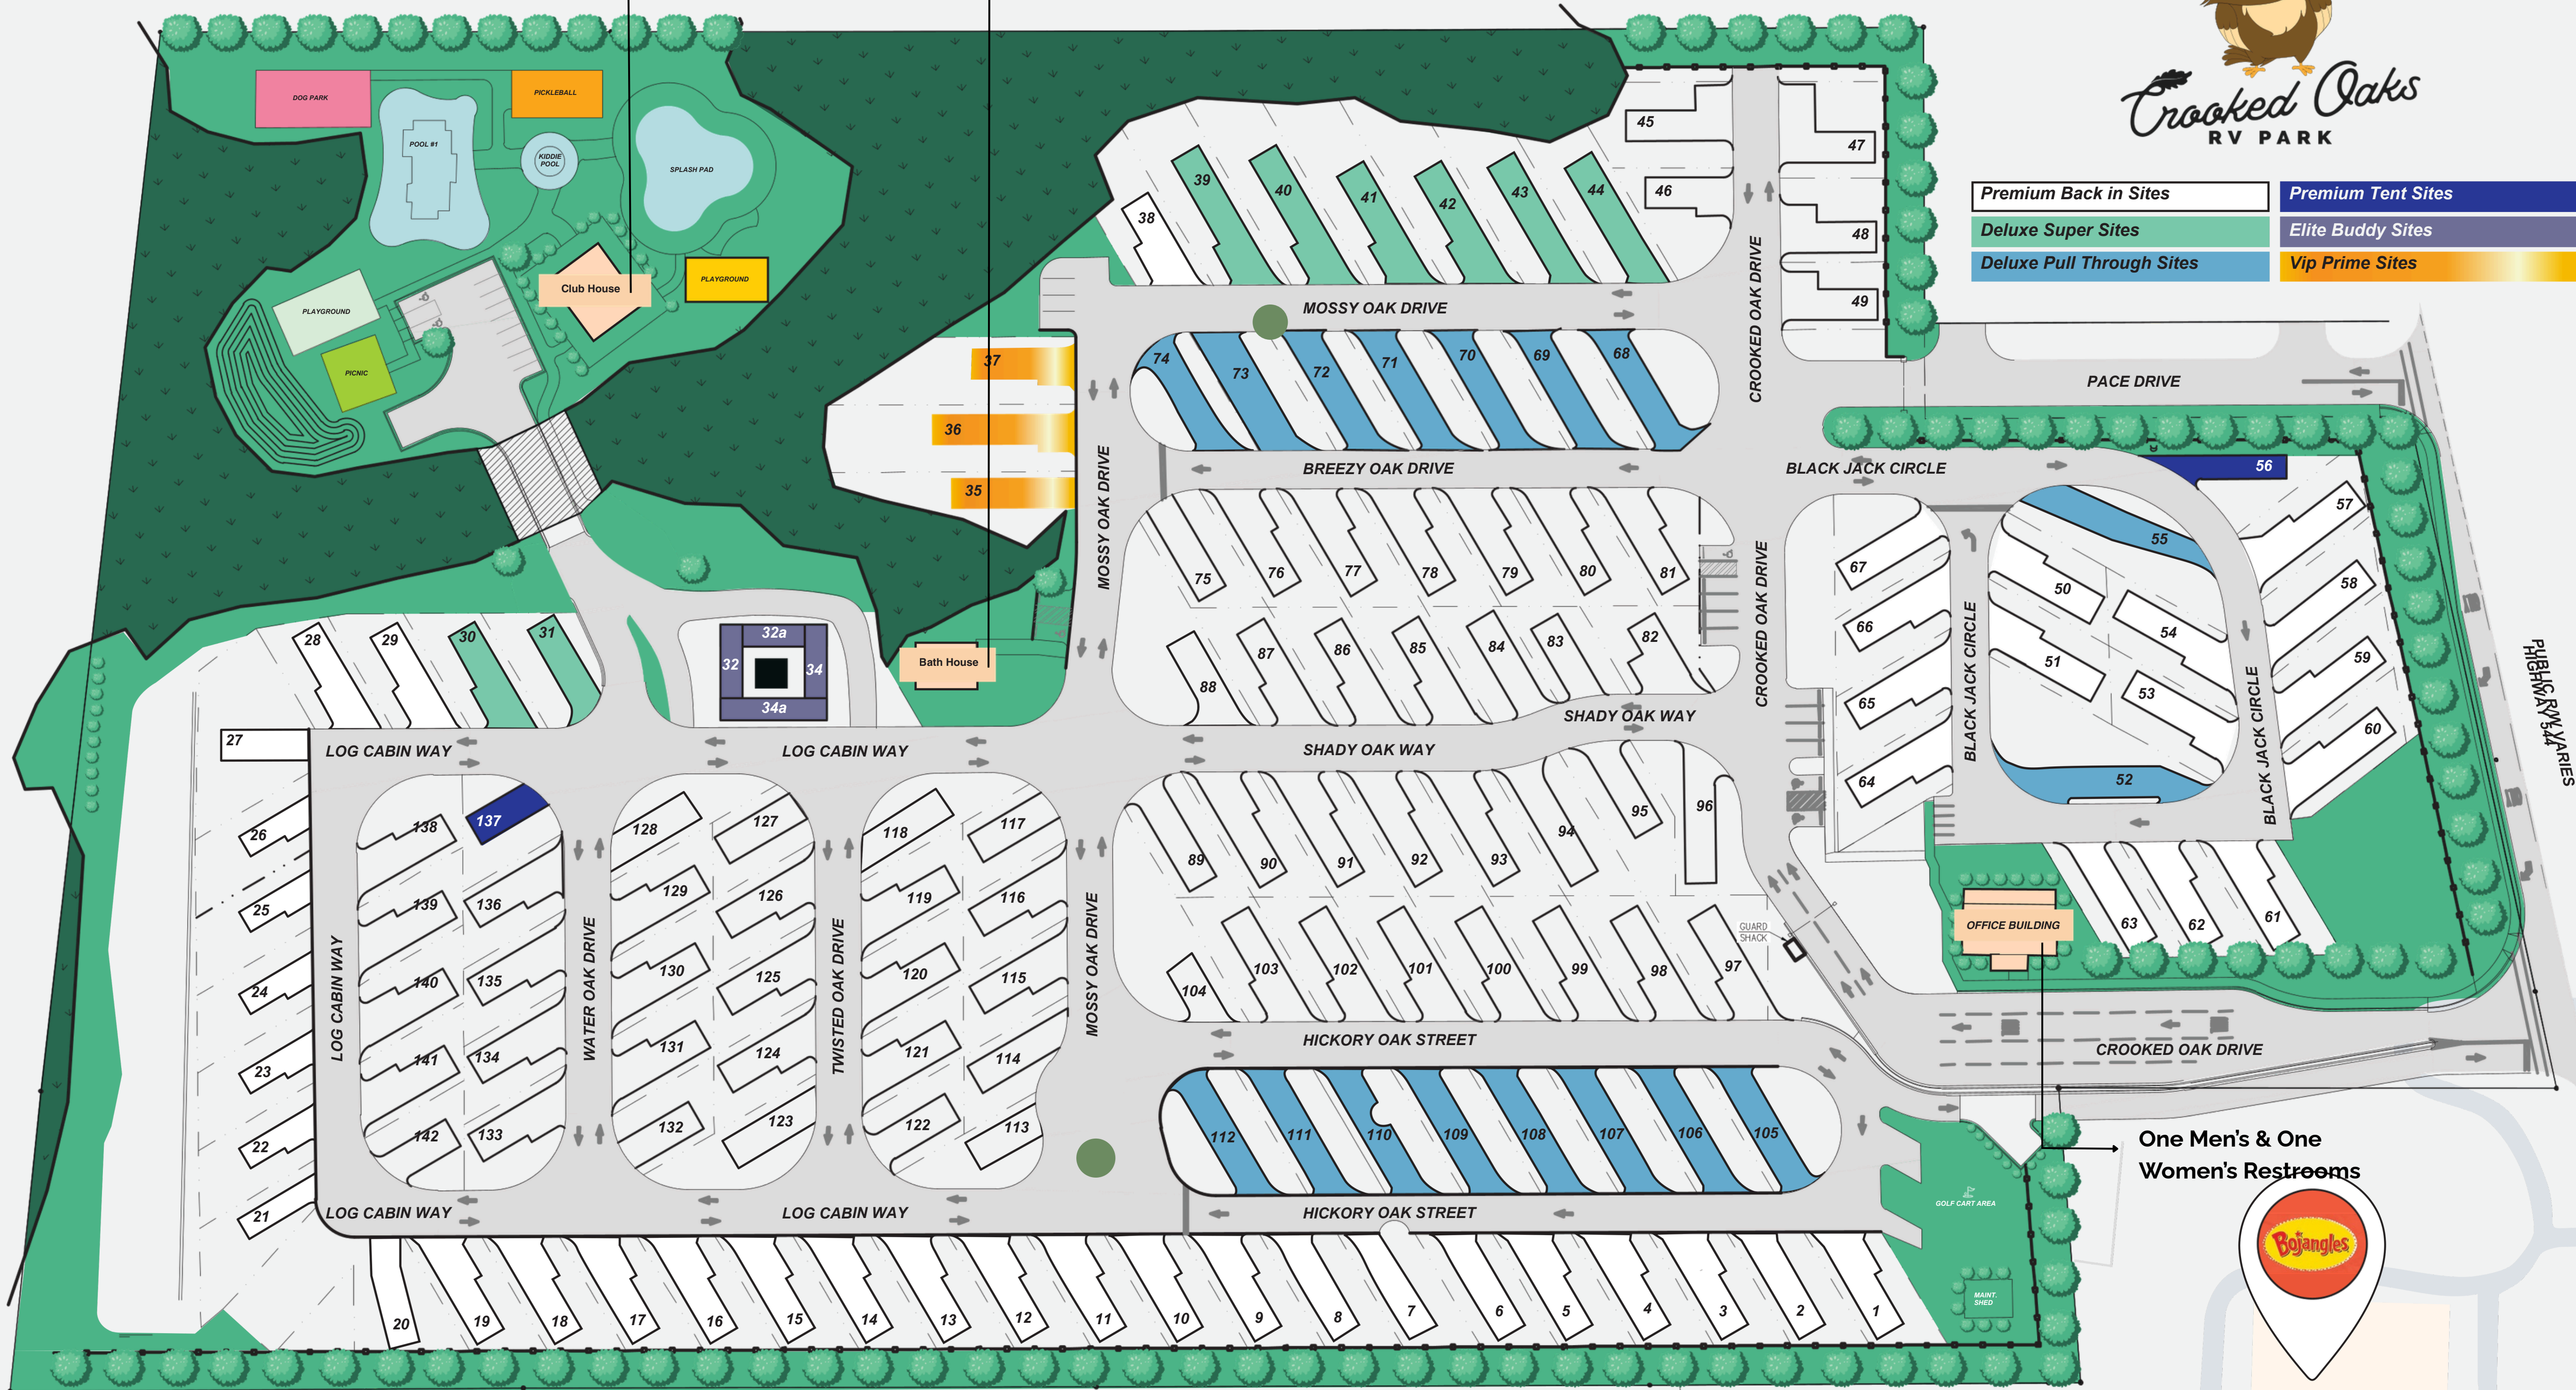

Premium Back in Sites	Premium Tent Sites
Deluxe Super Sites	Elite Buddy Sites
Deluxe Pull Through Sites	Vip Prime Sites

- 1. Laundry Room
 - 2. One Family Restroom Inside
 - 3. One Women's & One Men's
- 1. Four Showers
 - 2. Two Restrooms

One Men's & One Women's Restrooms